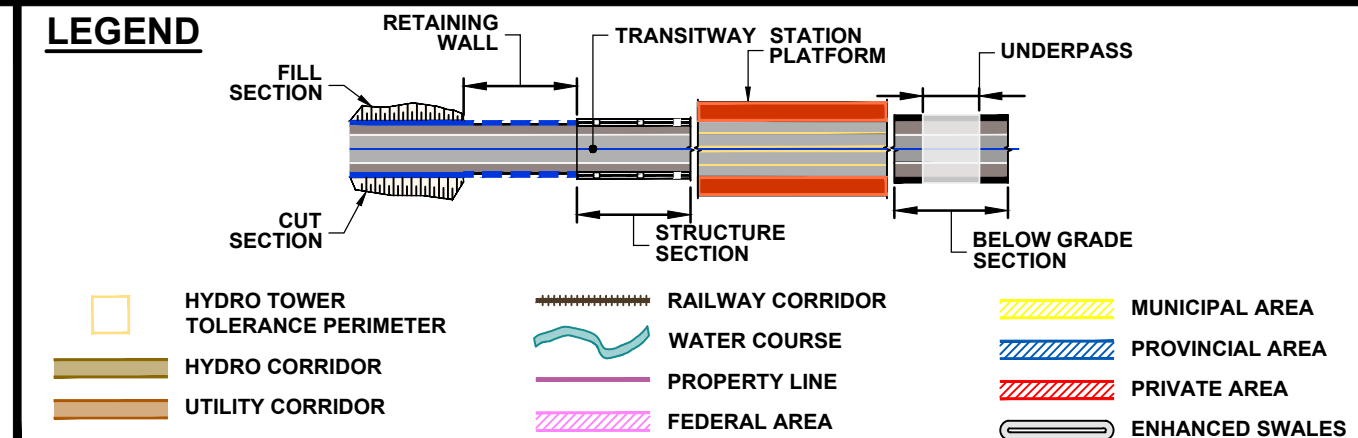

DRAWING NAME: J:\TORONTO\407 TRANSITWAY WC TO BRANTTTS General\03 - Drawings\18 - Property\Planes\407-TW4-Plate 47.dwg
CREATED: 11/20/2019 4:17pm
MODIFIED: 11/20/2019 4:17pm

407 TRANSITWAY
WEST OF BRANT STREET TO WEST OF HURONTARIO STREET
G.W.P. 16-20003, CA 2016-E-0038

PROPERTY PLAN
STA. 40+600 TO STA. 41+120

PLATE
47

DATE
11/20/2019