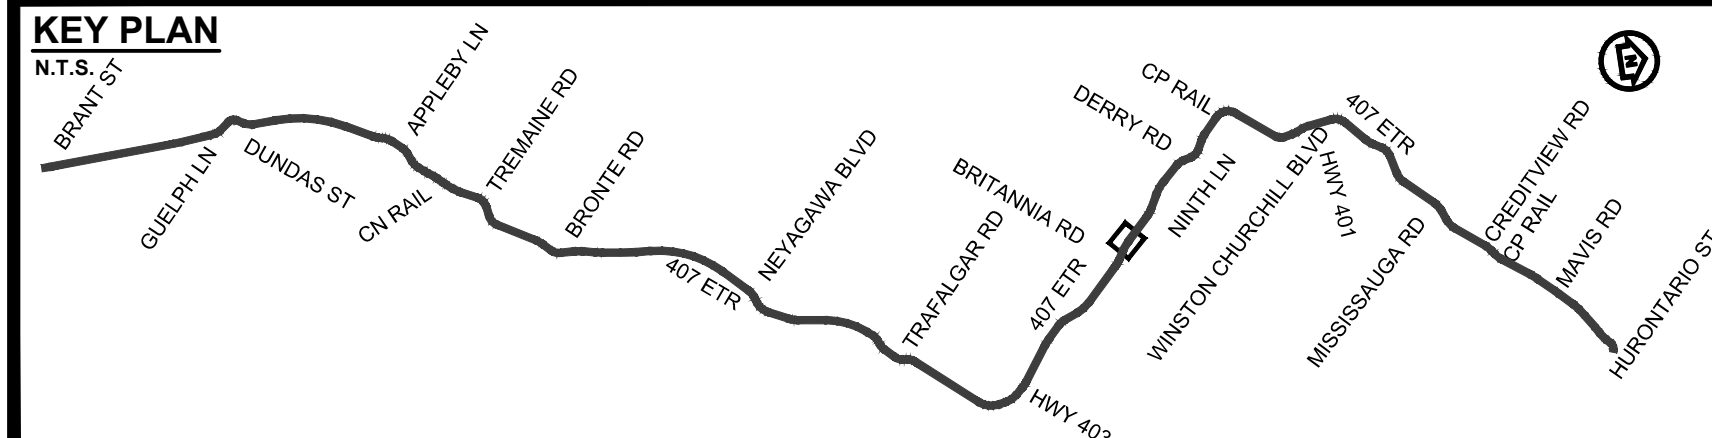

DRAWING NAME: J:\TORONTO\407 TRANSITWAY WC TO BRANTTTS General\03 - Drawings\18 - Property\Planes\407-TW4-Plate 47.dwg
CREATED: 11/20/2019 4:17pm
MODIFIED: 11/20/2019 4:17pm

407 TRANSITWAY
WEST OF BRANT STREET TO WEST OF HURONTARIO STREET
G.W.P. 16-20003, CA 2016-E-0038

PROPERTY PLAN
STA. 40+600 TO STA. 41+120

PLATE
47

DATE
11/20/2019